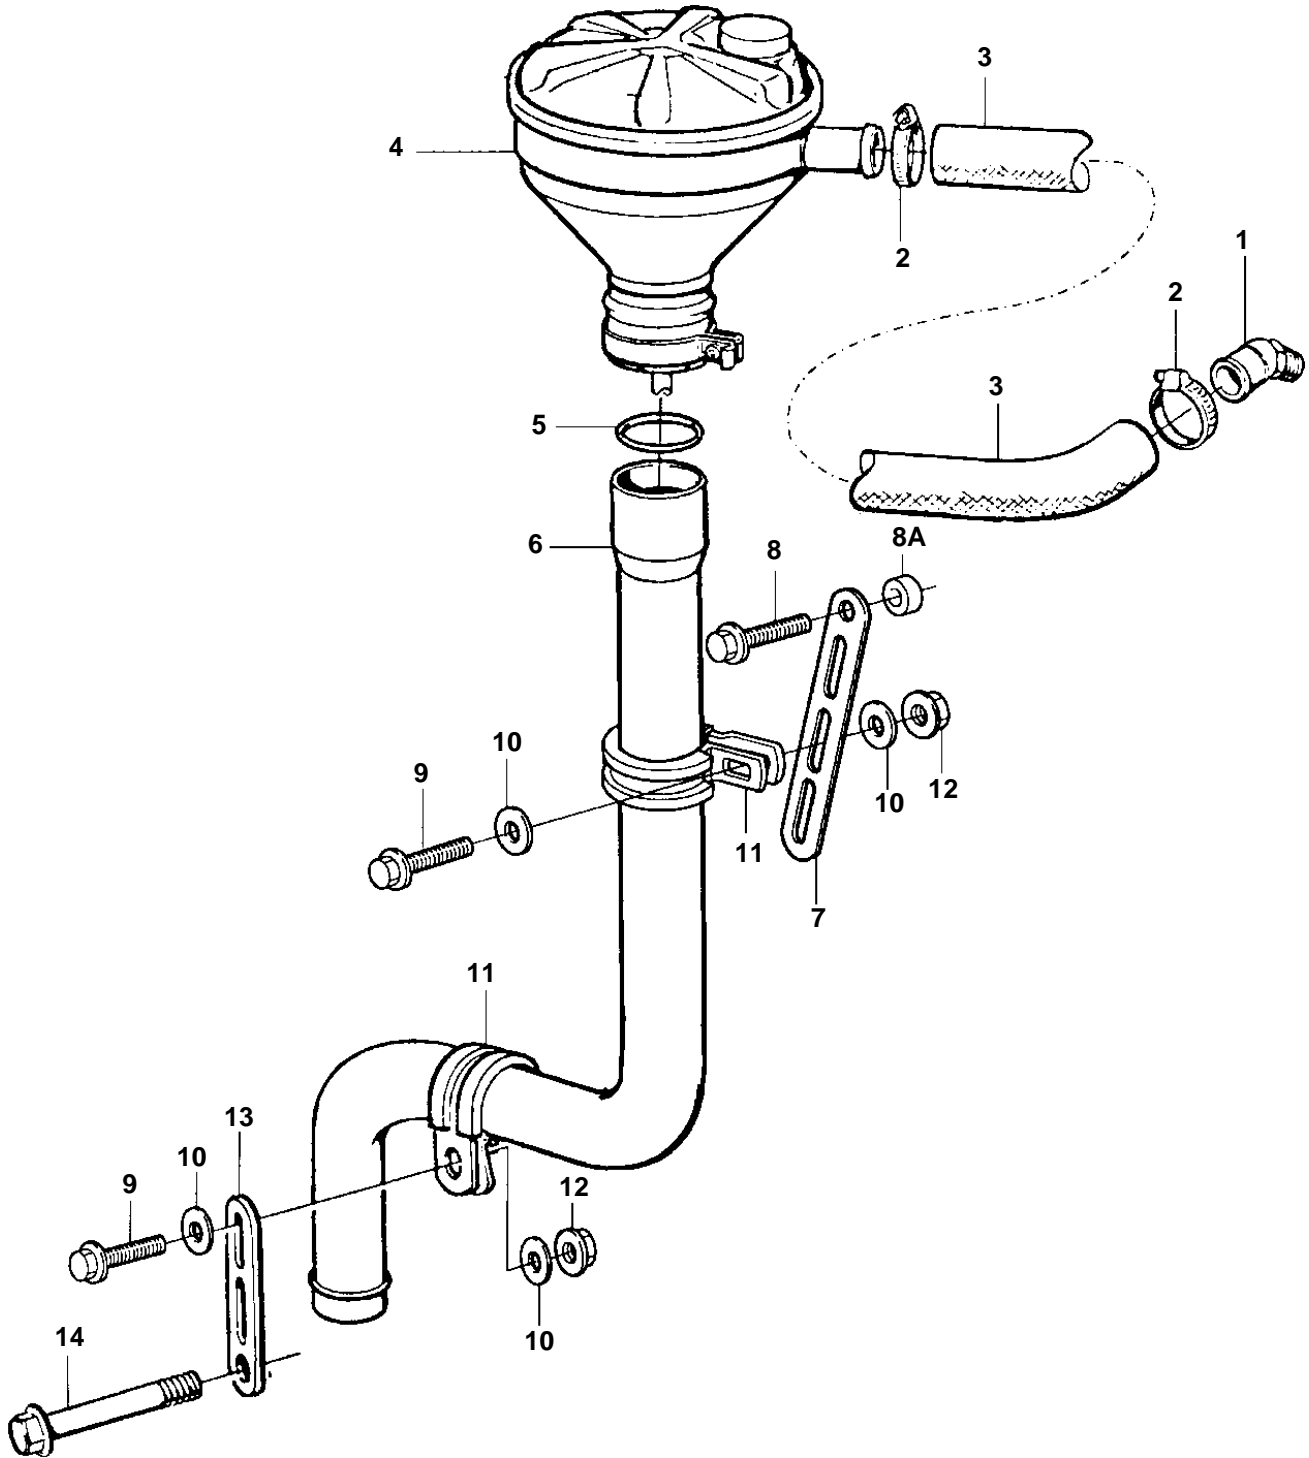

TWD1630V

17022

TWD1630V

REF	PART NO.	QTY	DESCRIPTION	NOTES
1	942649	1	Nipple	
2	943474	2	Hose clamp	
3	944386	X	Hose	L=850mm
4	3825036	1	Filter	
5	949722	1	O-ring	
6	3825015	1	Breather pipe	
7	965561	1	Bracket	
8	940186	1	Screw	
8A	847150	1	Spacer sleeve	
9	946934	2	Flange screw	
10	976943	4	Washer	(960139)
11	968124	2	Clamp	
12	945407	2	Flange nut	
13	965540	1	Bracket	
14		1	Screwflywheel cover	